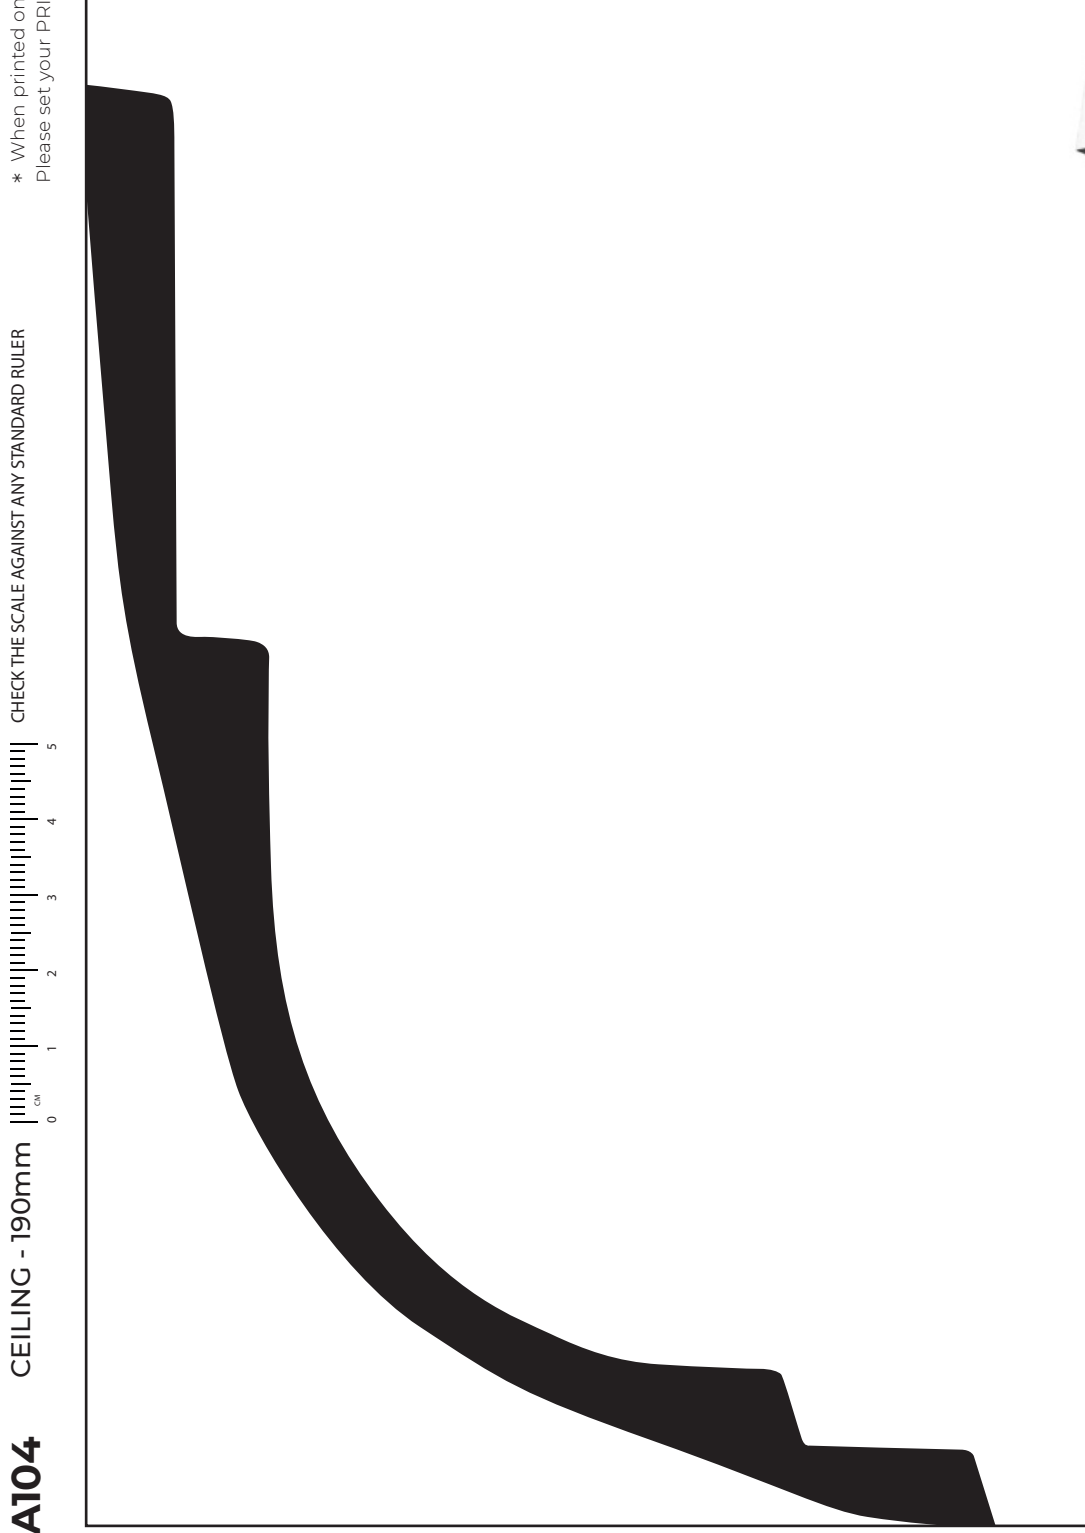

SR A104

CEILING - 190mm

CHECK THE SCALE AGAINST ANY STANDARD RULER

1:1 SCALE*

* When printed on an A4 page
Please set your PRINTER scale to NONE

WALL - 120mm

SR A104 **Modern**

Thomas' Decorative Plastering