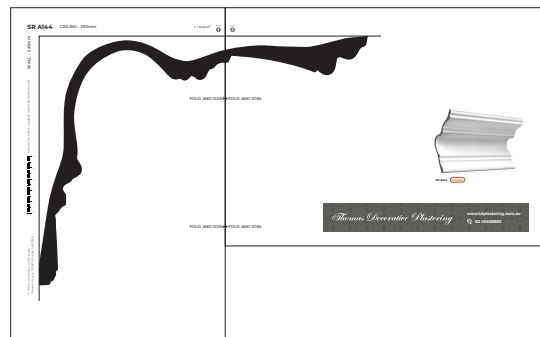

WALL - 220mm

CHECK THE SCALE AGAINST ANY STANDARD RULER

* When printed on an A4 page
Please set your PRINTER scale to NONE

FOLD AND JOIN ▶

FOLD AND JOIN ▶

2 PAGES: Fold the dotted lines and then join.

▼ FOLD AND JOIN